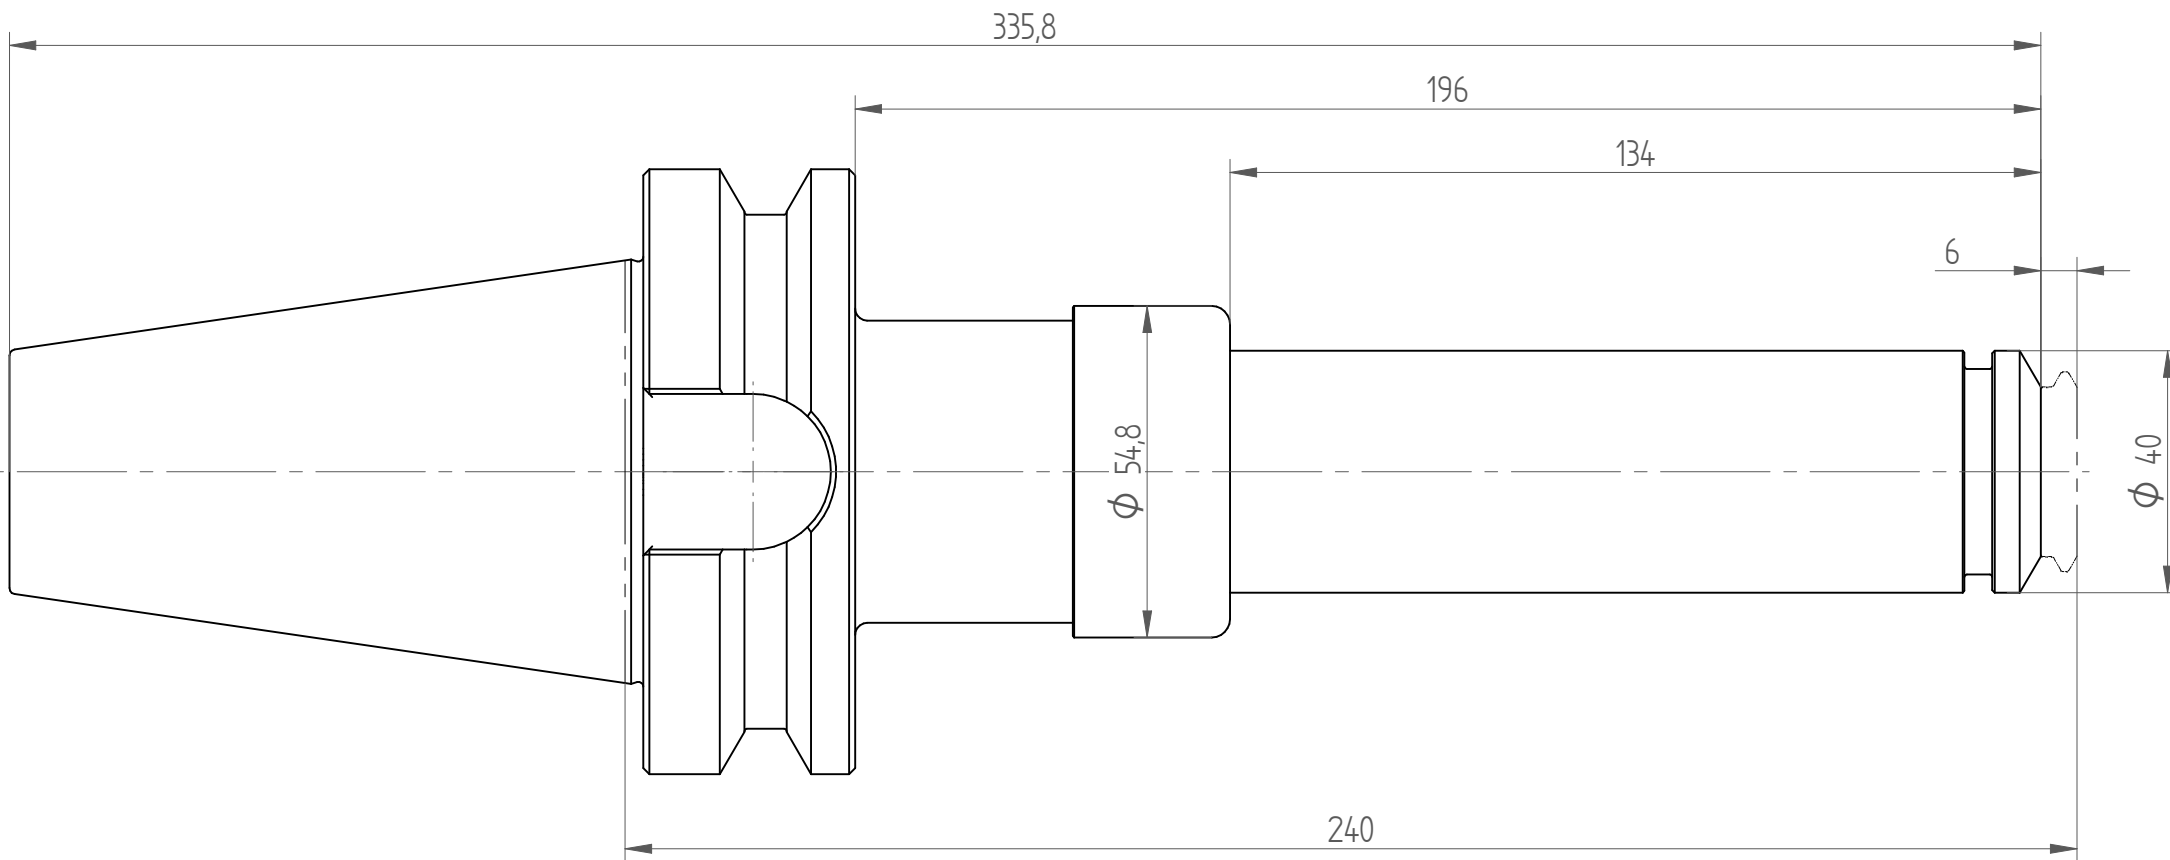

Swiss
Precision
Tools

REGO-FIX®

REGO-FIX AG
Obermattweg 60
4456 Tenniken / Switzerland

Phone +41 61 976 14 66
Fax +41 61 976 14 14
www.rego-fix.com

This is a non-controlled copy. All information given herein is subject to change without notice

The information given herein has been carefully checked and is believed to be correct. REGO-FIX, however, assumes no responsibility or liability for any errors, inaccuracies or omissions that may appear in this drawing

This document is subject to copyright laws. No part of this document may be reproduced or transmitted in any form or any means, electronic or mechanic, for any purpose, without the express written permission of REGO-FIX

Type : BT50_PG25x240_XL
Part No. : 885176070
Date : 22.01.2015
Scale : 1:1.25